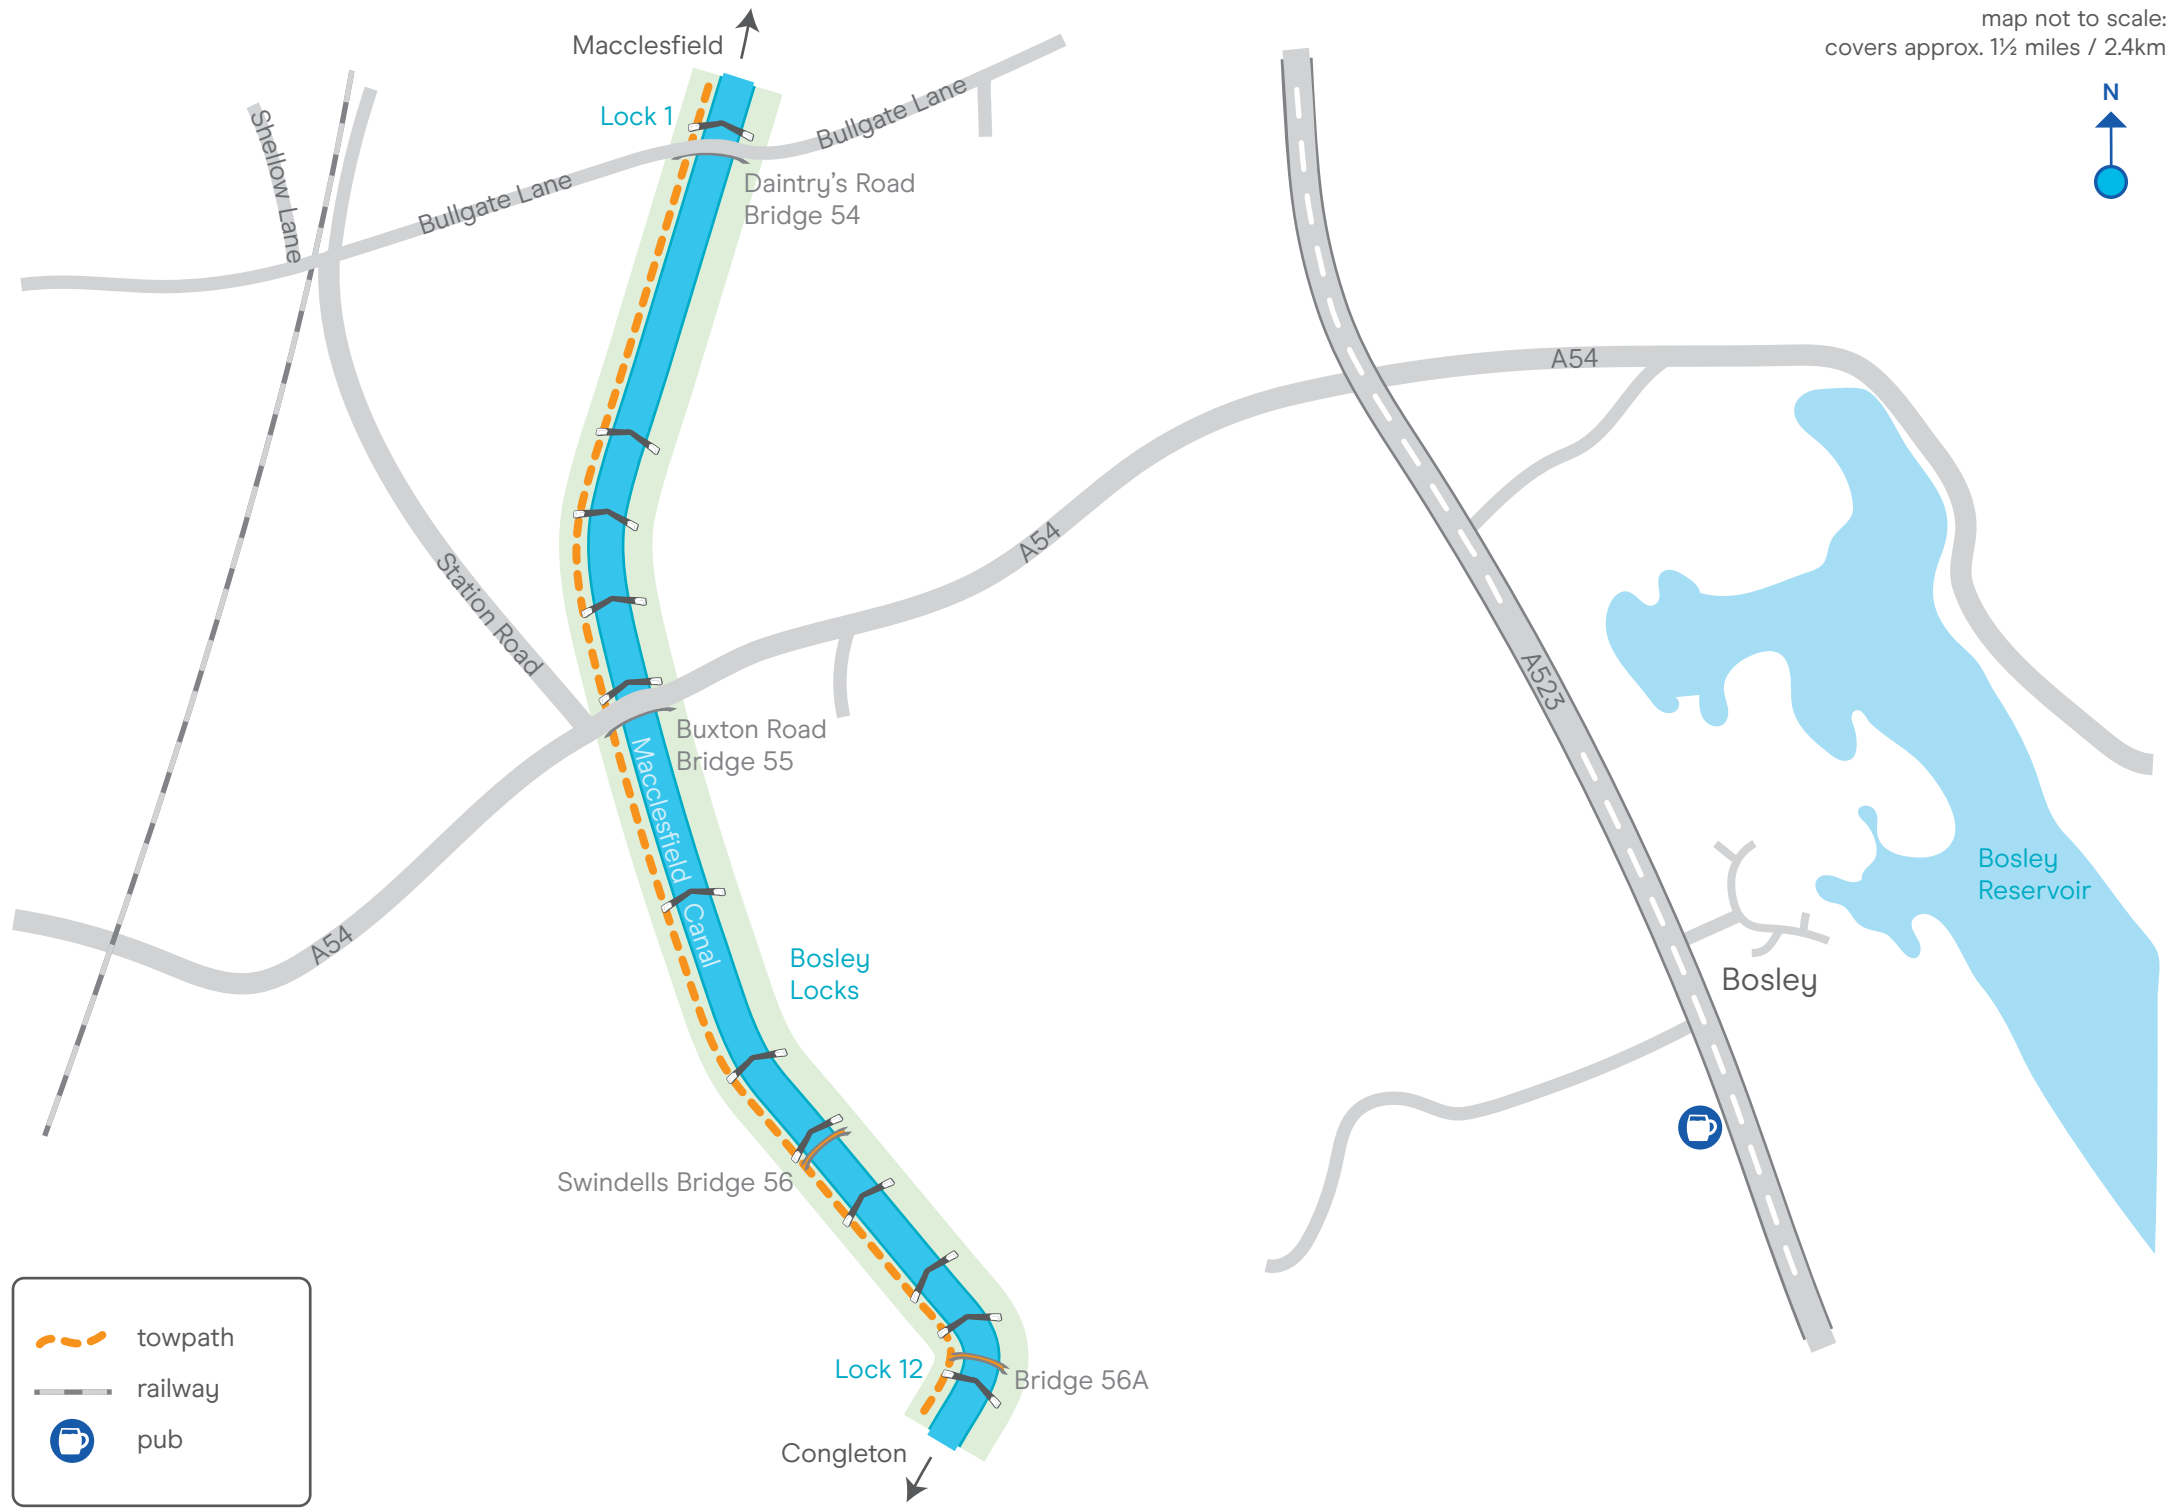

map not to scale:
covers approx. 1½ miles / 2.4km

	towpath
	railway
	pub